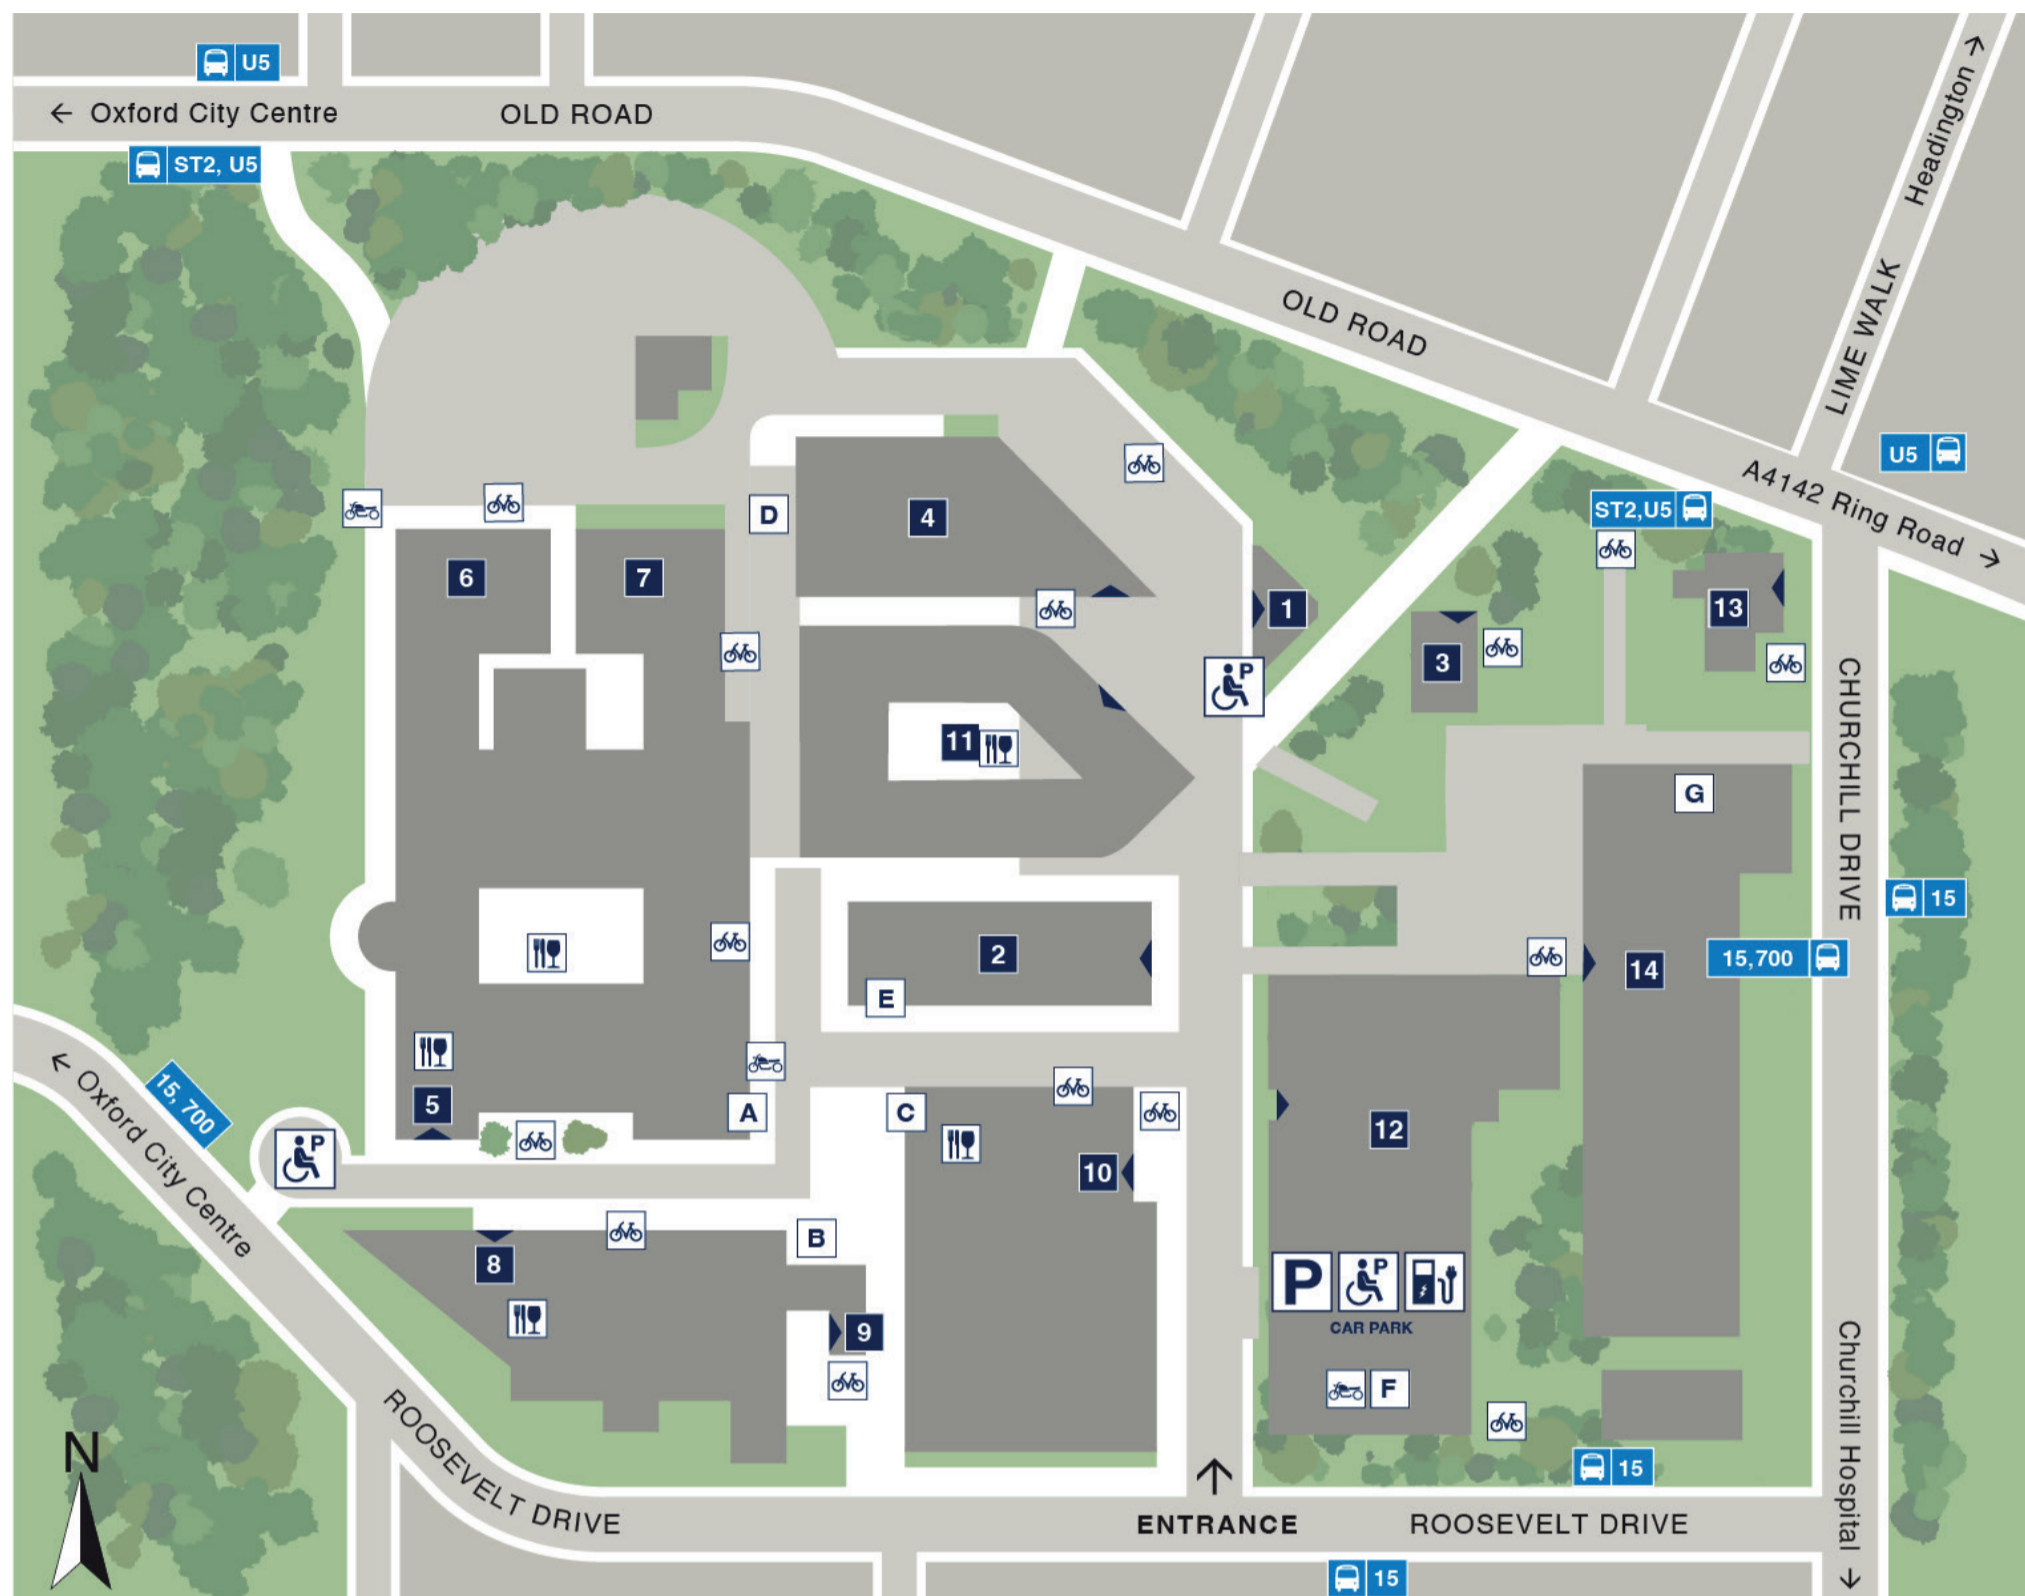

Old Road Campus

Index

- | | | |
|---|--|---|
| <p>1 The Triangle Nursery</p> <p>2 Kennedy Institute</p> <p>3 New Richards Building
Centre for Tropical Medicine and Global Health
Oxford Cancer</p> <p>4 NDM Research Building
CMD
Target Discovery Institute</p> <p>5 Centre for Human Genetics (CHG)
Offices of the Nuffield Professor of Medicine</p> <p>6 CAMS Oxford Institute (COI)</p> <p>7 Oxford Particle Imaging Centre (OPIC)
ENTRANCE VIA BUILDING 5</p> <p>8 Richard Doll Building
Nuffield Department of Population Health
Cancer Epidemiology Unit
Clinical Trial Service Unit
National Perinatal Epidemiology Unit
Regius Professor</p> | <p>9 Old Road Campus Estates Annexe
</p> <p>10 Old Road Campus Research Building
Centre for Medicines Discovery
Department of Oncology
Institute of Biomedical Engineering
Jenner Institute
Knowledge Centre (Bodleian Library Services)
Ludwig Institute for Cancer Research
Nuffield Department of Surgical Sciences
Oxford Institute for Radiation Oncology
Pandemic Sciences Institute</p> <p>11 Big Data Institute
Nuffield Department of Population Health</p> <p>12 Innovation Building
- Distribution Centre
- Estates Facilities Management
- Multi-storey car-park (authorised users only)
- Kitchen facilities
Bioescalator
Novo Nordisk
Oxford University Security Services</p> | <p>13 Boundary Brook House
RGEA
- Research Services, Medical Sciences Division
- Clinical Trials and Research Governance
- Human Tissue Governance
- Medical Sciences Division Business Development
Nuffield Department of Primary Care Health Sciences
Medical Sciences Divisional Safety Officers
Medical Sciences Division IT Services</p> <p>14 IMS-Tetsuya Nakamura Building</p> |
|---|--|---|